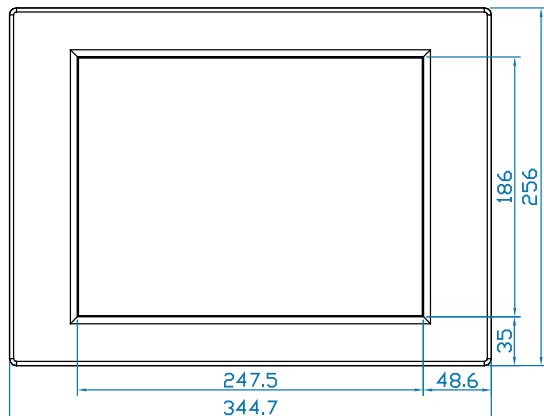

6mm aluminum front bezel with optional

NEMA 4 / IP65 front protection

Display Benefits

- ▶ 12.1" LCD with resolution 800 x 600
- ▶ Green LED-backlit panel technology
- ▶ Rugged construction against external impact
- ▶ Protective 3mm glass
- ▶ 6mm aluminum front bezel with protective glass (Optional)

Options

- S-Video + BNC & Audio
- 48V, 24V or 12VDC power
- 12.1" Touchscreen : Capacitive, Resistive
- TV - Analog

Standard I/O

BNC-SPK upgrade I/O

Specifications

• LCD Panel

Manufacturer :	AUO
Size (diagonal) :	12.1" TFT
Max resolution :	800 x 600
Brightness (cd/m2) :	450
Backlight :	LED
Colors :	262 K
Contrast ratio (typ) :	700 : 1
Viewing angle (H/V) :	160° x 140°
Active area (mm) :	246 x 185
MTBF (hrs) :	50,000
Signal input :	VGA

• Casing Color :

Black front panel (RAL 9005)
Dark grey rear case (RAL 7037)

• Regulatory :

FCC, CE

• Power

Input :	Auto-sensing 100 to 240VAC, 50 / 60Hz
Consumption :	Max. 40 Watt, Standby 5 Watt

• Dimensions

Product : 345 x 68 x 256 mm / 13.6 x 2.7 x 10.1 inch

Diagrams (mm)

Front View

Side View

Rear View