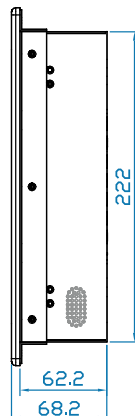

6mm aluminum front bezel with optional

NEMA 4 / IP65 front protection

Display Benefits

- ▶ 12.1" LCD with resolution 800 x 600
- ▶ Green LED-backlit panel technology
- ▶ Rugged construction against external impact
- ▶ Protective 3mm glass
- ▶ 6mm aluminum front bezel with protective glass (Optional)

Options

- S-Video + BNC & Audio
- 48V, 24V or 12VDC power
- 12.1" Touchscreen : Capacitive, Resistive
- TV - Analog

Standard I/O

BNC-SPK upgrade I/O

Specifications

• LCD Panel

Manufacturer :	AUO
Size (diagonal) :	12.1" TFT
Max resolution :	800 x 600
Brightness (cd/m2) :	450
Backlight :	LED
Colors :	262 K
Contrast ratio (typ) :	700 : 1
Viewing angle (H/V) :	160° x 140°
Active area (mm) :	246 x 185
MTBF (hrs) :	50,000
Signal input :	VGA

• Casing Color :

Black front panel (RAL 9005)
Dark grey rear case (RAL 7037)

• Regulatory :

FCC, CE

• Power

Input :	Auto-sensing 100 to 240VAC, 50 / 60Hz
Consumption :	Max. 40 Watt, Standby 5 Watt

• Dimensions

Product : 345 x 68 x 256 mm / 13.6 x 2.7 x 10.1 inch

Diagrams (mm)

Front View

Side View

Rear View